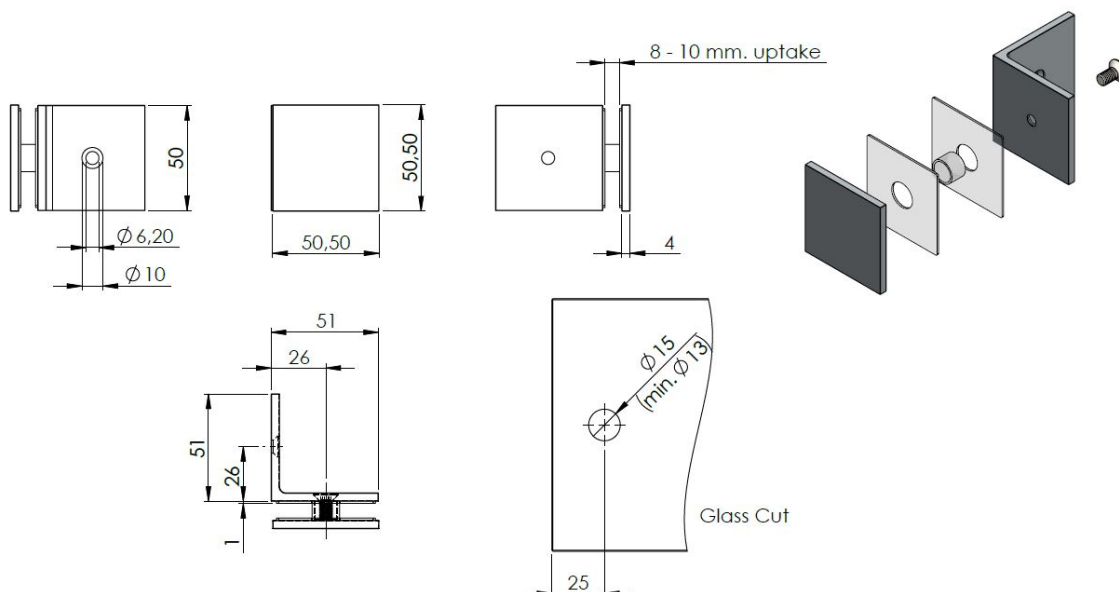

PRODUCT SHEET

Description:

Glass Clamp "Bern", 90DG, Alu-Look, Glass/Wall, 51x51x17mm, Square Corners, 8-10mm Glass, Wall Mounted By $\varnothing 5$ mm Screw, Hole, GLass Mounted By $\varnothing 12$ mm Drilling, Brass Material

Item number:

15.23.702-1

Units	Box	Carton	HS Code	Barcode
Pcs.	1	10	8302419000	
				5704866447065

SISO A/S

Mileparken 11
DK-2740 Skovlunde
Denmark
VAT: DK 24786013

Phone +45 45 830 900

www.siso.dk
siso@siso.dk

Danske Bank
Nytorv Branch
Copenhagen
SWIFT: DABADKKK

Account no.
4180 3112 112936
IBAN Account
DK7230003112112936